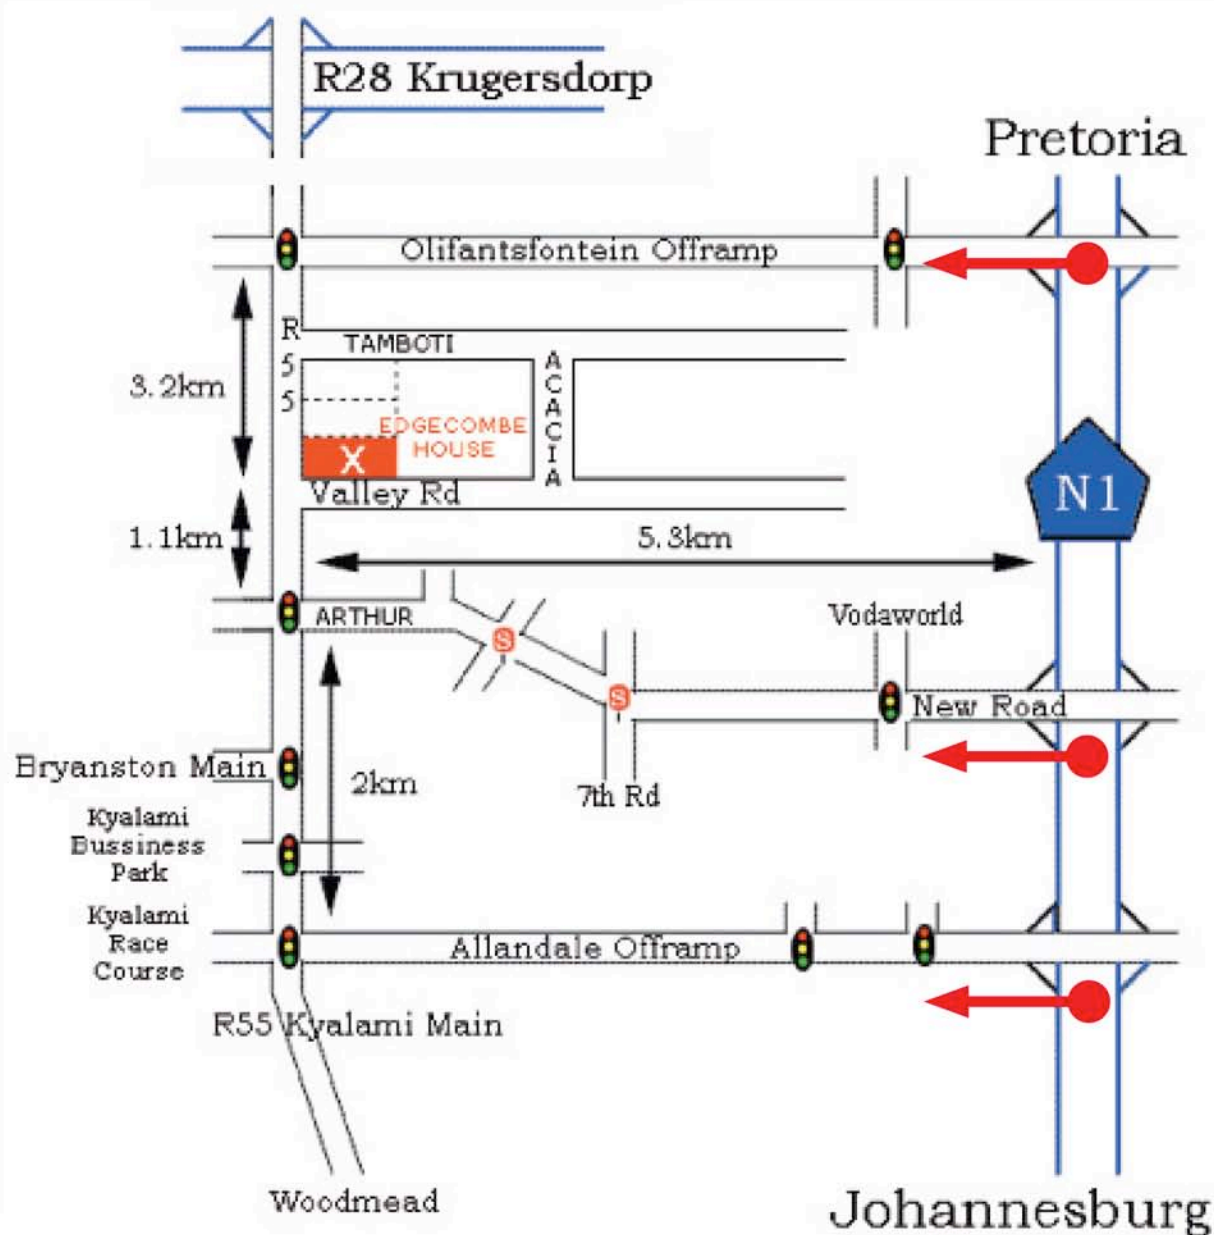

MAP to the AGM

Edgecombe House Conference Centre & Guest House

Telephone: (011) 468-3235

Fax: (011) 468-1011

Fax: 086 600 7472

Mobile: 083-303-4943 (Russell Milborrow)

Address:

126 Valley Rd